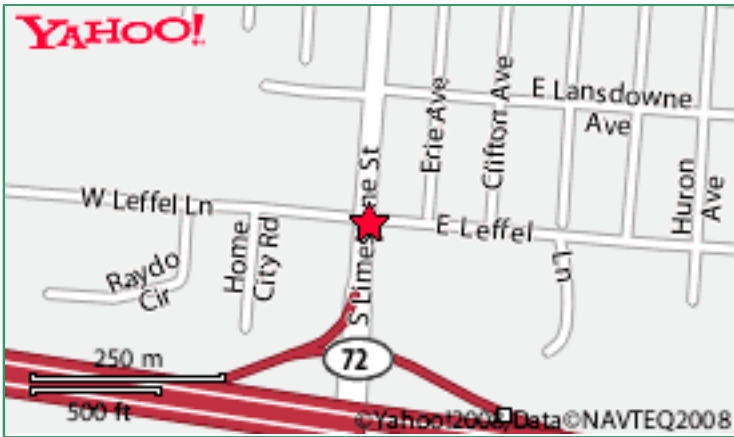

### Big Lots

**Address:** 205 E Leffel Ln, Springfield, OH 45505

**Phone:** 937-322-0206

**Website:** [www.discountstoresusa.info/big-lots/23707/](http://www.discountstoresusa.info/big-lots/23707/)

**E-Mail:** N/A

## Map